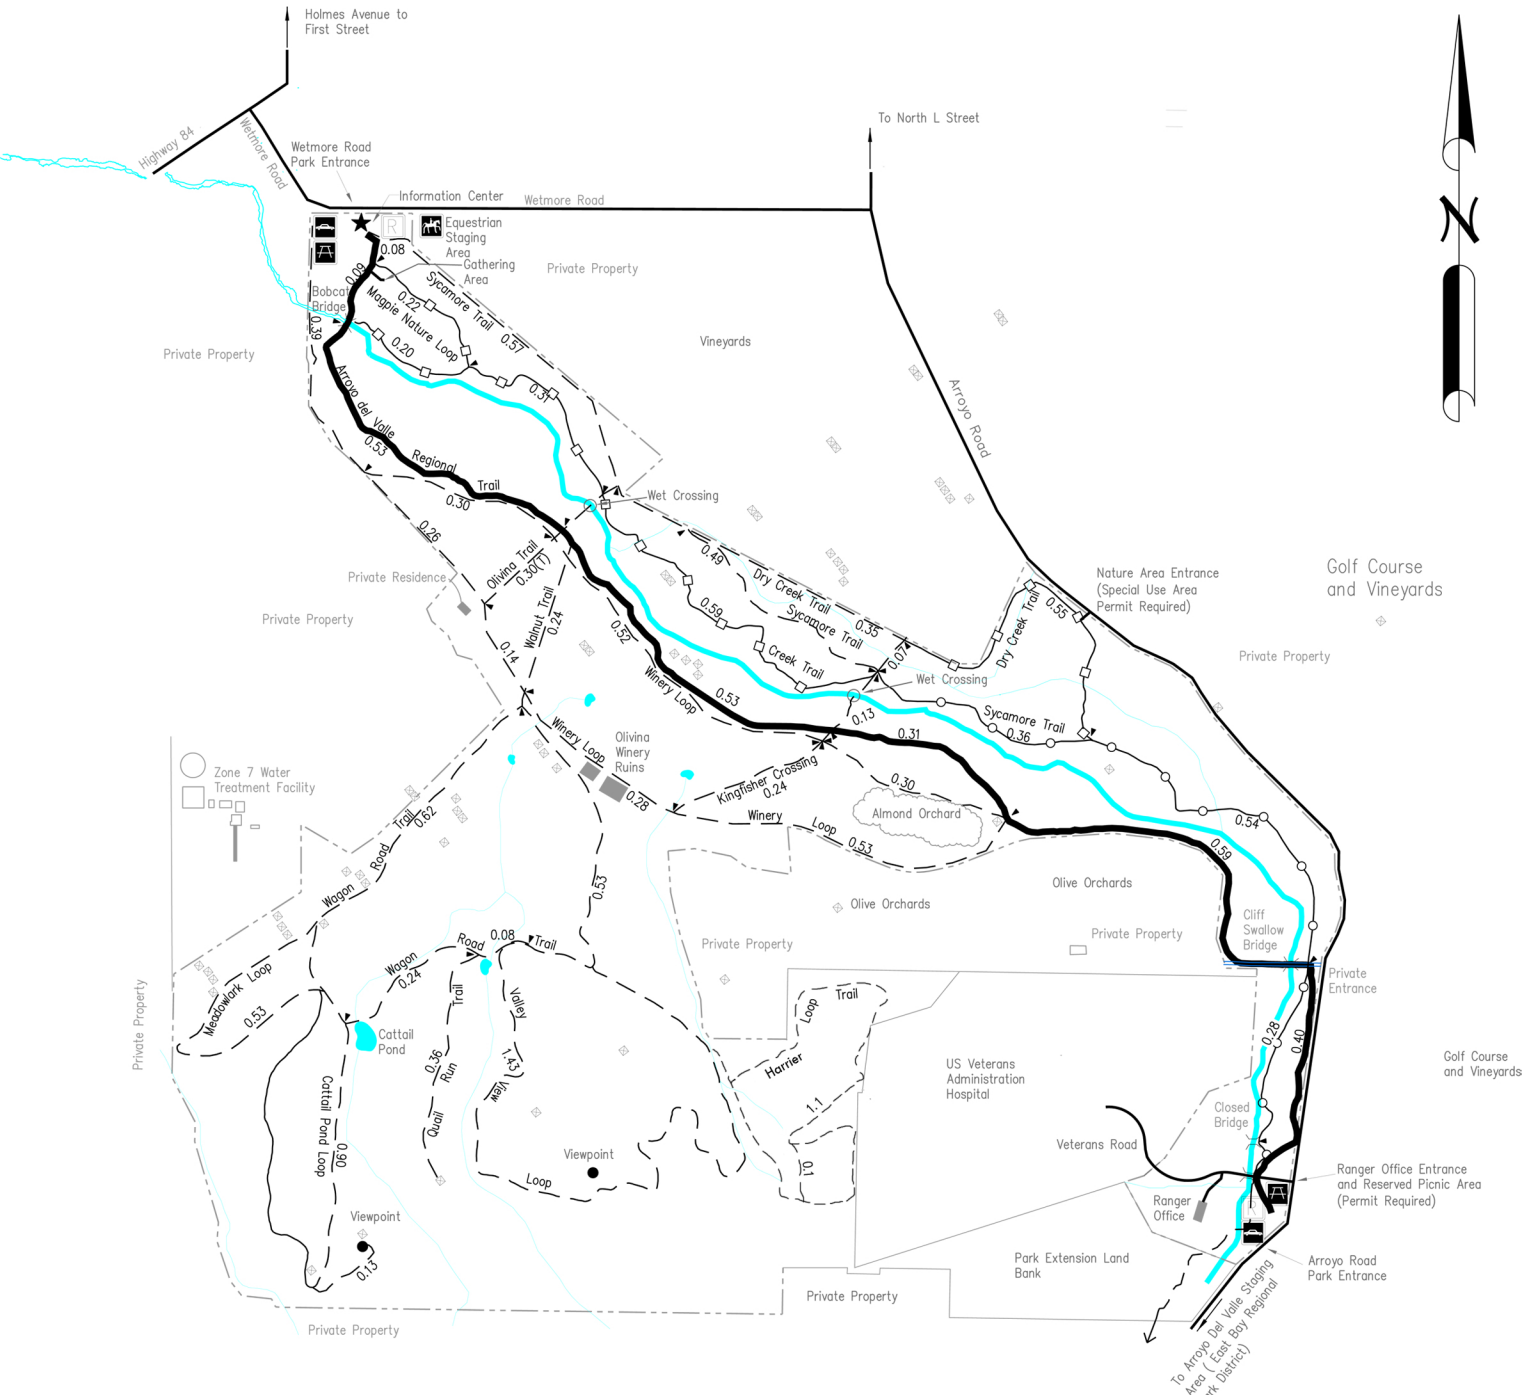

Sycamore Grove Park

Sycamore Grove Park Boundary

-
-
-
-

- Picnic Area
- Parking
- Restroom
- Stream
- Pond
- Electrical Tower